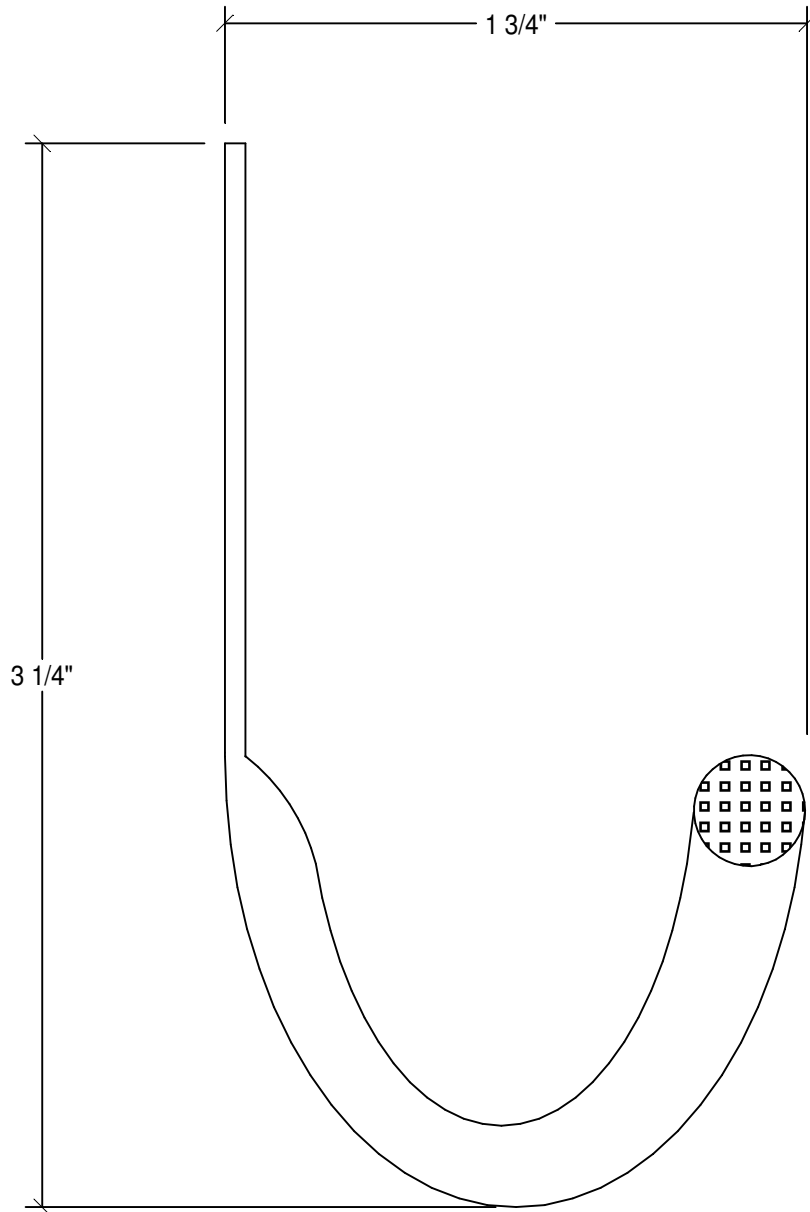

FRONT VIEW

SIDE VIEW

KLS Locker Hardware
P.O. Box 93
Fruitport, MI 49415

Ph/Fax 800-377-1812
www.LockerHardware.com

PART #UN1001 - SINGLE PRONG LOCKER HOOK
KLS Locker Hardware - LockerHardware.com